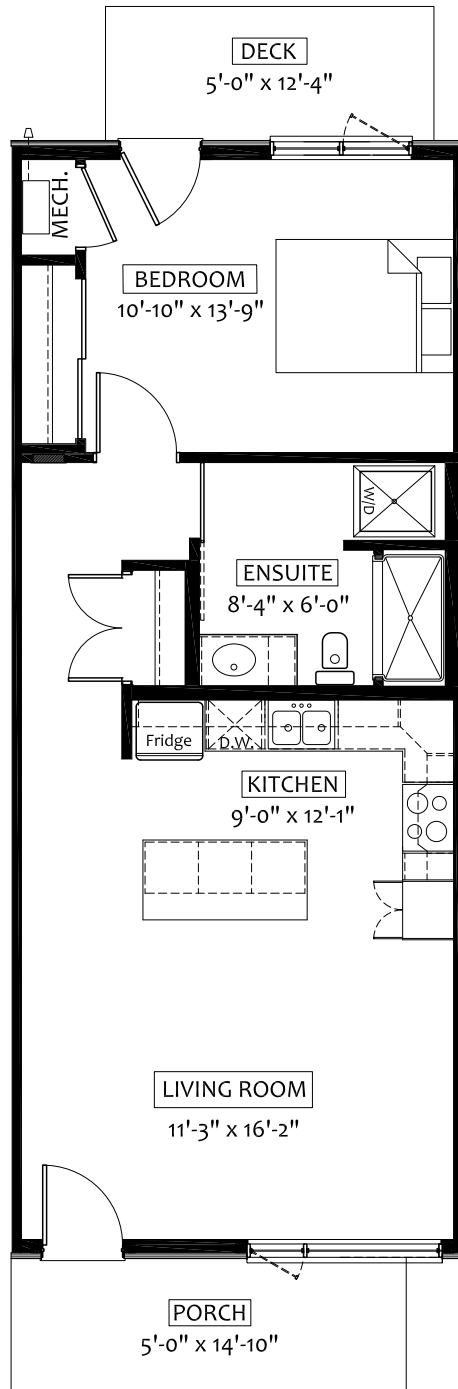

Wellings[®]
OF LLOYDMINSTER

STARGAZER

ELEVATION C

1 BEDROOM

TOTAL: 842 SQ FT

INTERIOR: 706 SQ FT

PORCH & DECK: 120 SQ FT

ILLUSTRATIONS FOR MARKETING PROPOSES ONLY. SIZES MAY VARY SLIGHTLY.