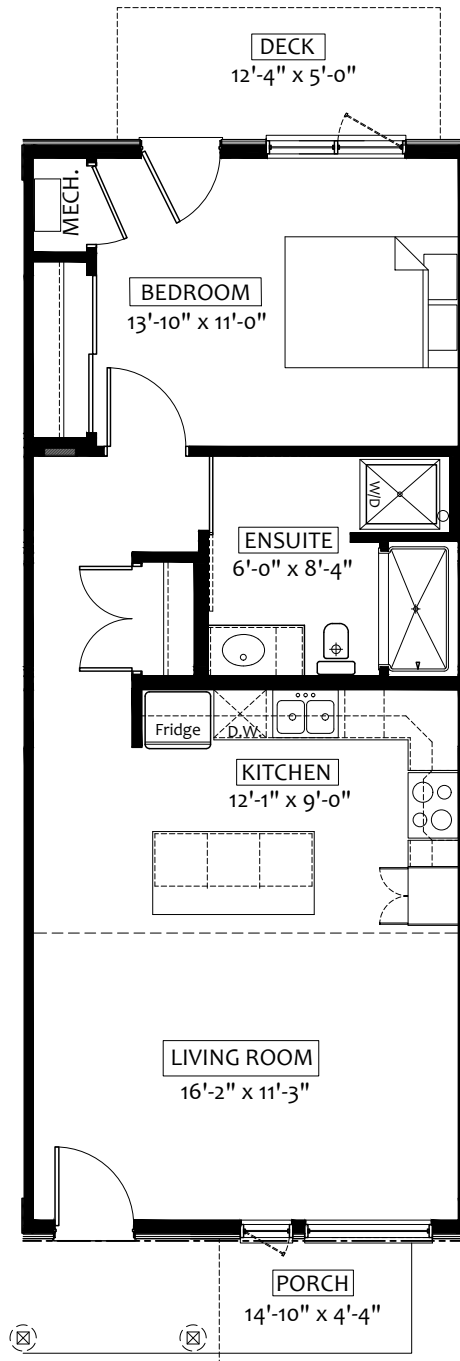

Wellings[®]
OF LLOYDMINSTER

STARGAZER

MODEL A

1 BEDROOM

TOTAL: **833 SQ FT**

INTERIOR: **706 SQ FT**

PORCH & DECK: **127 SQ FT**

ILLUSTRATIONS FOR MARKETING PROPOSES ONLY. SIZES MAY VARY SLIGHTLY.