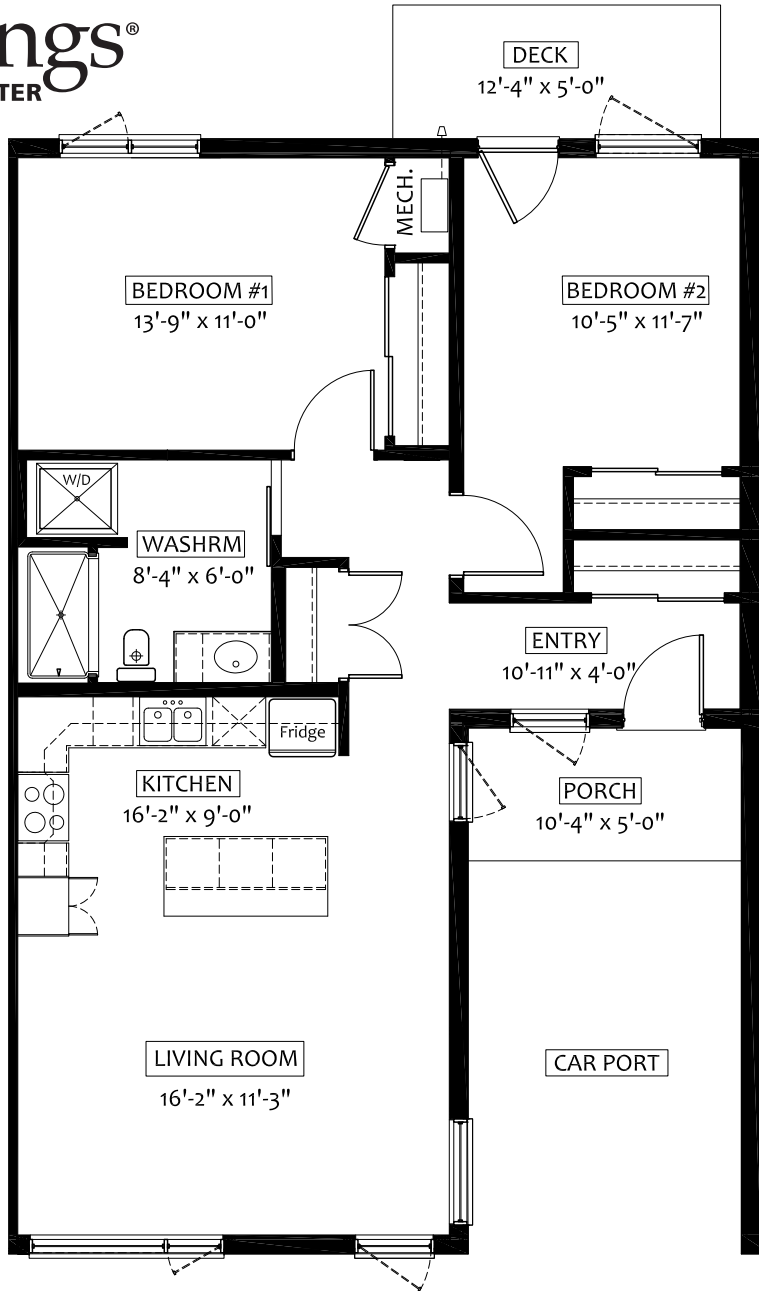

Wellings[®]
OF LLOYDMINSTER

AURORA

ELEVATION E

2 BEDROOM

TOTAL: 1091 SQ FT

INTERIOR: 947 SQ FT

BALCONY: 144 SQ FT

ILLUSTRATIONS FOR MARKETING PROPOSES ONLY. SIZES MAY VARY SLIGHTLY.