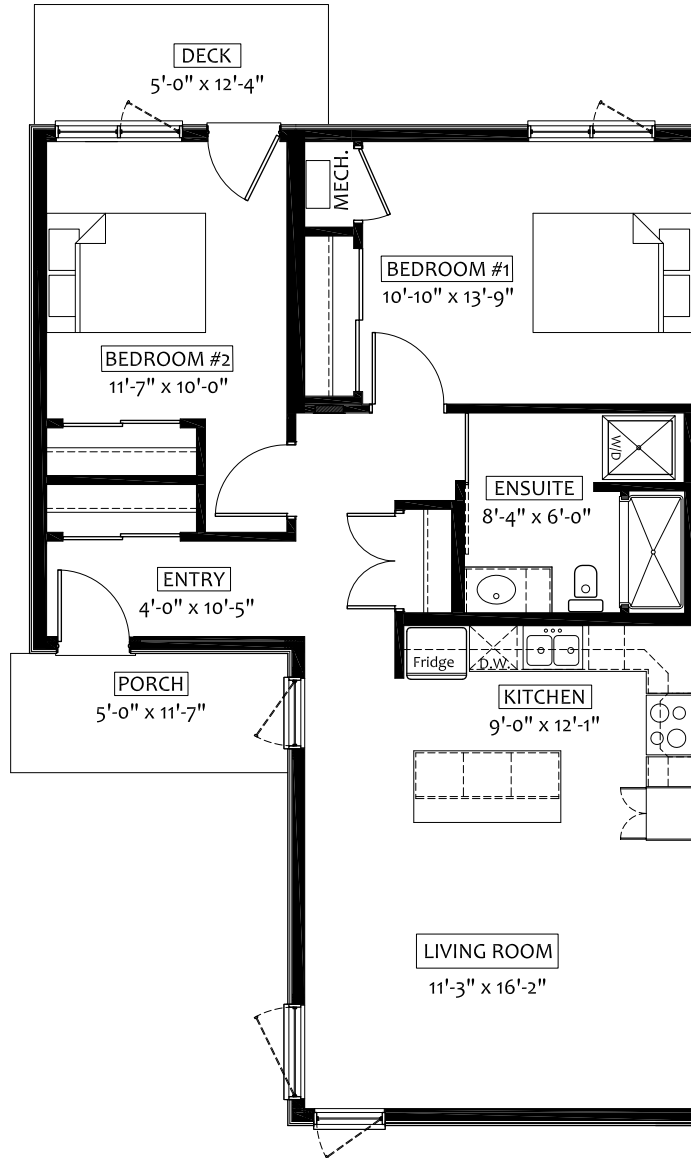

Wellings[®]
OF LLOYDMINSTER

ZODIAC

ELEVATION B

2 BEDROOM

TOTAL: 1067 SQ FT

INTERIOR: 947 SQ FT

PORCH & DECK: 120 SQ FT

ILLUSTRATIONS FOR MARKETING PROPOSES ONLY. SIZES MAY VARY SLIGHTLY.