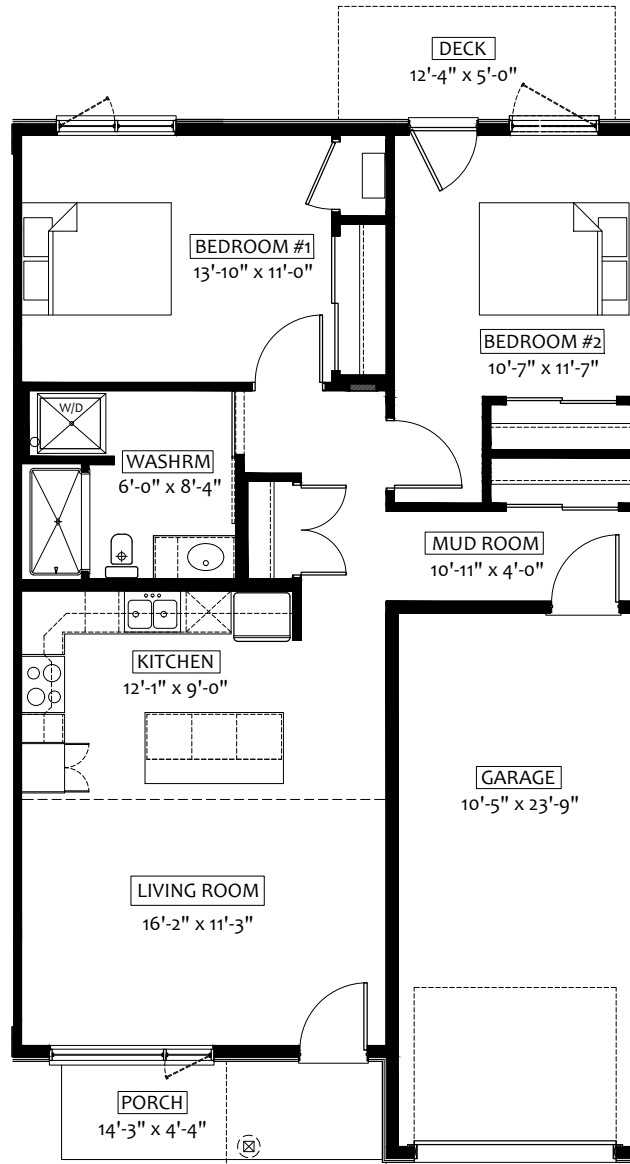

Wellings[®]
OF LLOYDMINSTER

AURORA

MODEL E

2 BEDROOM w/GARAGE

TOTAL: **1336 SQ FT**

INTERIOR: **965 SQ FT**

GARAGE: **247 SQ FT**

PORCH & DECK: **124 SQ FT**

ILLUSTRATIONS FOR MARKETING PROPOSES ONLY. SIZES MAY VARY SLIGHTLY.